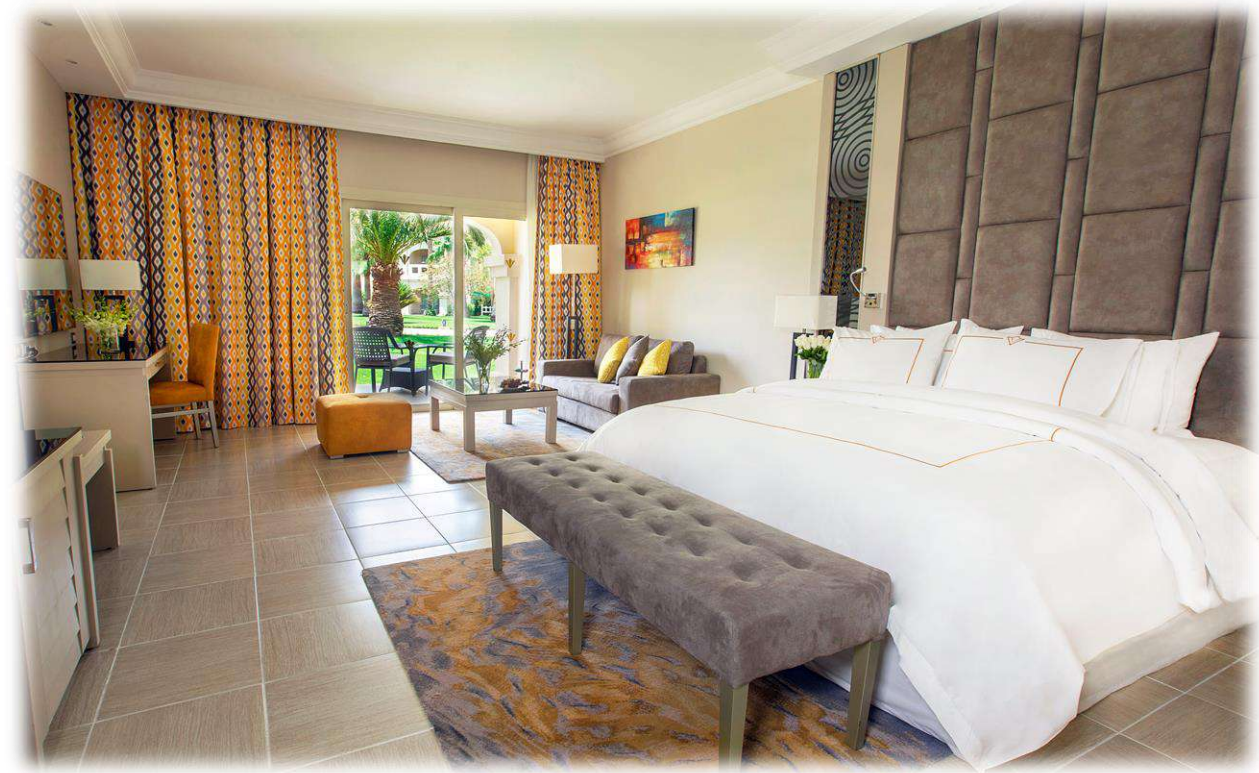

DELUXE ROOM

Garden or Pool view

Size: 50 m²

Specifications:

Spacious room for unforgettable stay with 2 twin beds or 1 king size bed, mini bar (refilled daily free of charge), bathrobe and slippers, 32" LCD TV (Sat), direct dial phone, Wi-Fi, hair dryer, bathroom (with bath tub and separate shower cubicle) bidet, split air condition, tea and coffee making facilities, safe (free of charge). Modern living area has a sofa bed, tiled floor, balcony or terrace.

Maximum 3 adults.

Room Amenities:

Branded Bathroom Amenities, Female & Male Hygiene Box (shower cap, cotton buds, make-up pads, hair comb, nail file, bath loaf ,wet wipes), sewing kit, shoe care box (shoe mitt, shoe shine, shoehorn)