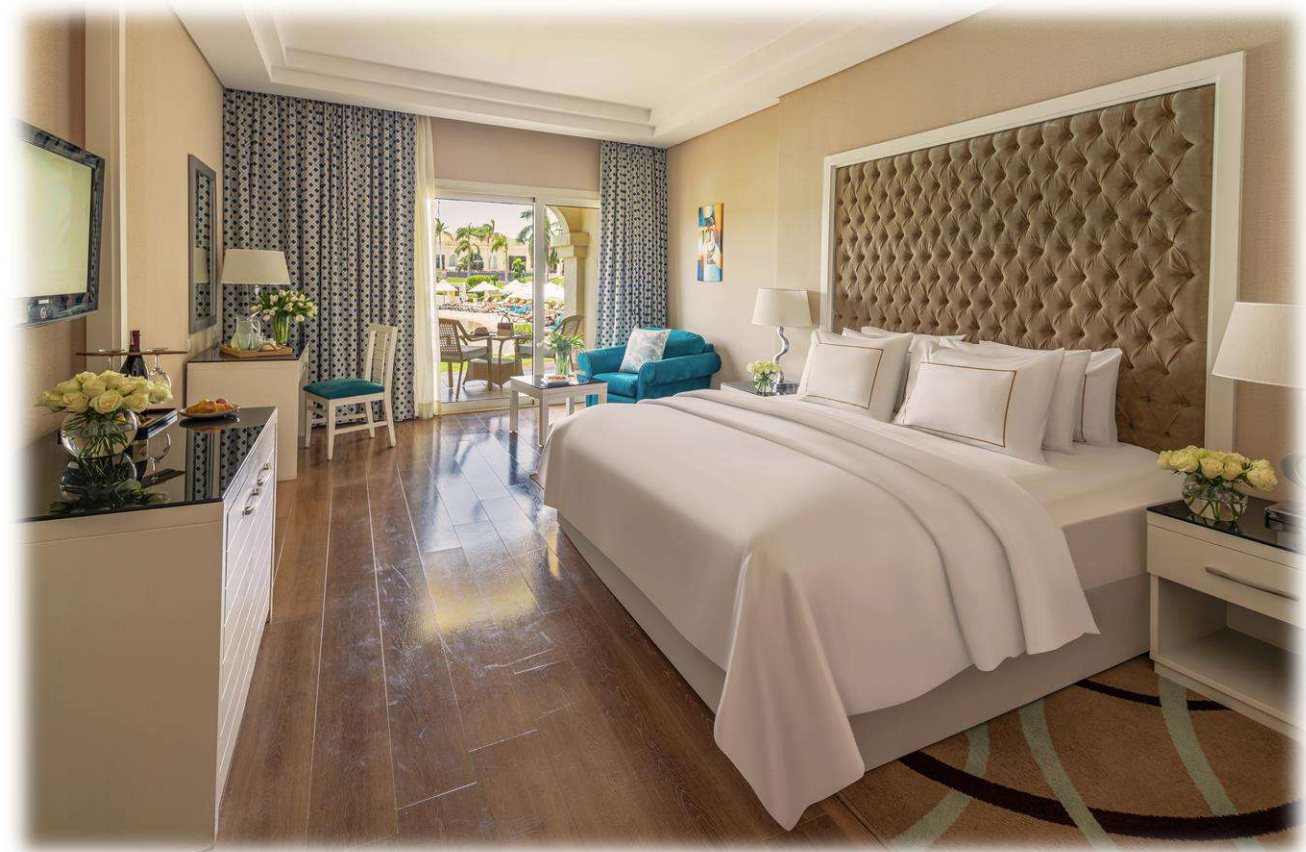

SUPERIOR ROOM

Garden or Pool View

Size: 37 m²

Specifications

Bright room in the heart of the hotel with 2 twin beds or 1 king size bed, mini bar (refilled daily free of charge), bathrobe and slippers, 32" LCD TV (Sat), direct dial phone, Wi-Fi, hair dryer, bathroom with bathtub, toilet, bidet, split air condition, tea and coffee making facilities, safe (free of charge), tiled floor, balcony or terrace. Garden or Pool View

Maximum: 3 Adults

Room Amenities:

Branded Bathroom Amenities, Female & Male Hygiene Box (shower cap, cotton buds, make-up pads, hair comb, nail file, bath loaf ,wet wipes), sewing kit, shoe care box (shoe mitt, shoe shine, shoehorn)